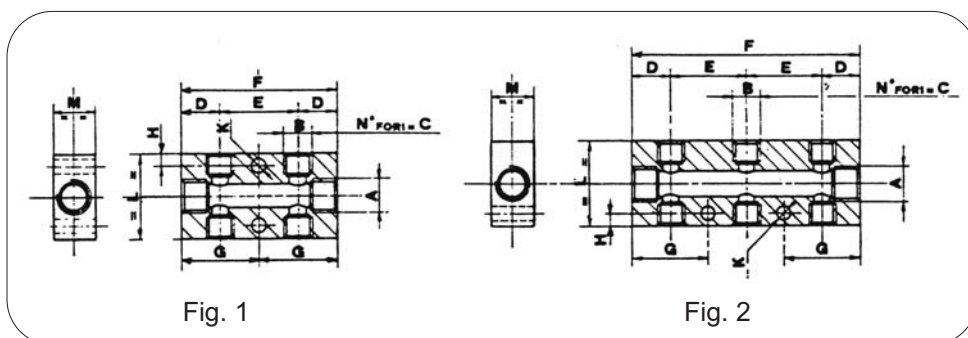

ART. RIP4V Ripartitore a 4 vie
Aluminium cross manifold

CODICE	A	B	C	D	E	
RIP4V1815	1/8"	17	25	15	4.5	25
RIP4V1816	1/8"	23	30	16	4.5	25
RIP4V1418	1/4"	23	30	18	4.5	25
RIP4V1420	1/4"	26	40	20	5.5	25
RIP4V3820	3/8"	30	40	20	5.5	25
RIP4V3825	3/8"	33	50	25	5.5	25
RIP4V1230	1/2"	33	50	30	5.5	10

ART. RIPUC Ripartitori con uscite contrapposte
Opposite output manifolds

CODICE	FIG.	A	B	C	D	E	F	G	H	K	L	M	FILETTATURA / THREAD	
RIPUC15122	1	1/4"	1/8"	4	15	30	60	30	4.5	5.25	30	20	6 VIE 2-1/4" 4-1/8"	5
RIPUC15222	1	3/8"	1/4"	4	18	36	72	36	6	6.5	40	20	6 VIE 2-3/8" 4-1/4"	5
RIPUC15133	2	1/4"	1/8"	6	15	30	90	30	4.5	5.25	30	20	8 VIE 2-1/4" 6-1/8"	5
RIPUC15144	2	1/4"	1/8"	8	15	30	120	30	4.5	5.25	30	20	10 VIE 2-1/4" 8-1/8"	5
RIPUC15155	2	1/4"	1/8"	10	15	30	150	30	4.5	5.25	30	20	12 VIE 2-1/4" 10-1/8"	5
RIPUC15233	2	3/8"	1/4"	6	18	36	108	36	6	6.5	40	20	8 VIE 2-3/8" 6-1/4"	5
RIPUC15244	2	3/8"	1/4"	8	18	36	144	36	6	6.5	40	20	10 VIE 2-3/8" 8-1/4"	5
RIPUC15255	2	3/8"	1/4"	10	18	36	180	36	6	6.5	40	20	12 VIE 2-3/8" 10-1/4"	5
RIPUC15422	1	1/2"	1/4"	4	22	36	80	40	6	6.5	40	28	6 VIE 2-1/2" 4-1/4"	5
RIPUC15433	2	1/2"	1/4"	6	22	36	116	40	6	6.5	40	28	8 VIE 2-1/2" 6-1/4"	5
RIPUC15444	2	1/2"	1/4"	8	22	36	152	40	6	6.5	40	28	10 VIE 2-1/2" 8-1/4"	5
RIPUC15455	2	1/2"	1/4"	10	22	36	188	40	6	6.5	40	28	12 VIE 2-1/2" 10-1/4"	5
RIPUC15522	1	1/2"	3/8"	4	22	36	80	40	6	6.5	40	28	6 VIE 2-1/2" 4-3/8"	5
RIPUC15533	2	1/2"	3/8"	6	22	36	116	40	6	6.5	40	28	8 VIE 2-1/2" 6-3/8"	5
RIPUC15544	2	1/2"	3/8"	8	22	36	152	40	6	6.5	40	28	10 VIE 2-1/2" 8-3/8"	5
RIPUC15555	2	1/2"	3/8"	10	22	36	188	40	6	6.5	40	28	12 VIE 2-1/2" 10-3/8"	5