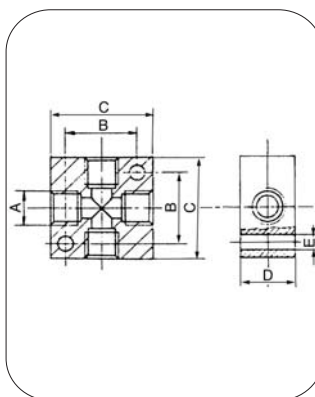

ART. RIP4V Ripartitore a 4 vie
Aluminium cross manifold

CODICE	A	B	C	D	E	
RIP4V1815	1/8"	17	25	15	4.5	25
RIP4V1816	1/8"	23	30	16	4.5	25
RIP4V1418	1/4"	23	30	18	4.5	25
RIP4V1420	1/4"	26	40	20	5.5	25
RIP4V3820	3/8"	30	40	20	5.5	25
RIP4V3825	3/8"	33	50	25	5.5	25
RIP4V1230	1/2"	33	50	30	5.5	10

ART. RIPUC Ripartitori con uscite contrapposte
Opposite output manifolds

CODICE	FIG.	A	B	C	D	E	F	G	H	K	L	M	FILETTATURA / THREAD	
RIPUC15122	1	1/4"	1/8"	4	15	30	60	30	4.5	5.25	30	20	6 VIE 2-1/4" 4-1/8"	5
RIPUC15222	1	3/8"	1/4"	4	18	36	72	36	6	6.5	40	20	6 VIE 2-3/8" 4-1/4"	5
RIPUC15133	2	1/4"	1/8"	6	15	30	90	30	4.5	5.25	30	20	8 VIE 2-1/4" 6-1/8"	5
RIPUC15144	2	1/4"	1/8"	8	15	30	120	30	4.5	5.25	30	20	10 VIE 2-1/4" 8-1/8"	5
RIPUC15155	2	1/4"	1/8"	10	15	30	150	30	4.5	5.25	30	20	12 VIE 2-1/4" 10-1/8"	5
RIPUC15233	2	3/8"	1/4"	6	18	36	108	36	6	6.5	40	20	8 VIE 2-3/8" 6-1/4"	5
RIPUC15244	2	3/8"	1/4"	8	18	36	144	36	6	6.5	40	20	10 VIE 2-3/8" 8-1/4"	5
RIPUC15255	2	3/8"	1/4"	10	18	36	180	36	6	6.5	40	20	12 VIE 2-3/8" 10-1/4"	5
RIPUC15422	1	1/2"	1/4"	4	22	36	80	40	6	6.5	40	28	6 VIE 2-1/2" 4-1/4"	5
RIPUC15433	2	1/2"	1/4"	6	22	36	116	40	6	6.5	40	28	8 VIE 2-1/2" 6-1/4"	5
RIPUC15444	2	1/2"	1/4"	8	22	36	152	40	6	6.5	40	28	10 VIE 2-1/2" 8-1/4"	5
RIPUC15455	2	1/2"	1/4"	10	22	36	188	40	6	6.5	40	28	12 VIE 2-1/2" 10-1/4"	5
RIPUC15522	1	1/2"	3/8"	4	22	36	80	40	6	6.5	40	28	6 VIE 2-1/2" 4-3/8"	5
RIPUC15533	2	1/2"	3/8"	6	22	36	116	40	6	6.5	40	28	8 VIE 2-1/2" 6-3/8"	5
RIPUC15544	2	1/2"	3/8"	8	22	36	152	40	6	6.5	40	28	10 VIE 2-1/2" 8-3/8"	5
RIPUC15555	2	1/2"	3/8"	10	22	36	188	40	6	6.5	40	28	12 VIE 2-1/2" 10-3/8"	5