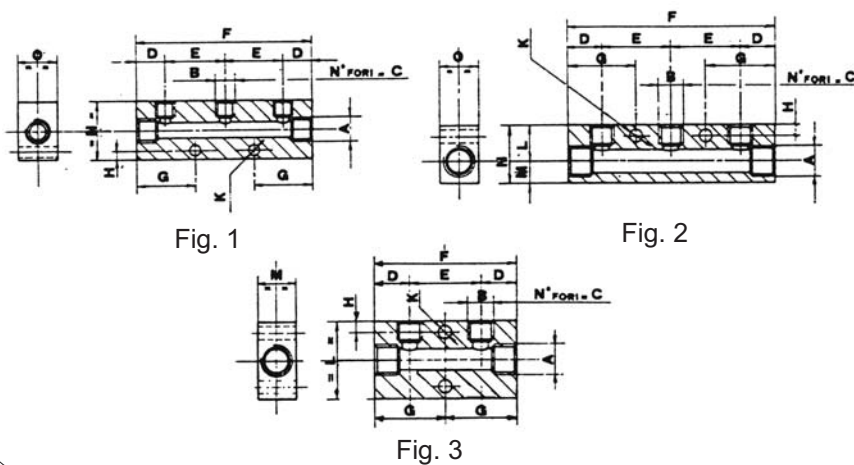

ART. RIPUL Ripartitori con uscite lineari
In-line output manifolds

CODICE	FIG.	A	B	C	D	E	F	G	H	K	L	M	N	O	FILETTATURA / THREAD	
RIPUL1512	3	1/4"	1/8"	2	15	30	60	30	4.5	5.25			30	20	4 VIE 2-1/4" 2-1/8"	5
RIPUL1513	1	1/4"	1/8"	3	15	30	90	30	4.5	5.25			30	20	5 VIE 2-1/4" 3-1/8"	5
RIPUL1514	1	1/4"	1/8"	4	15	30	120	30	4.5	5.25			30	20	6 VIE 2-1/4" 4-1/8"	5
RIPUL1515	1	1/4"	1/8"	5	15	30	150	30	4.5	5.25			30	20	7 VIE 2-1/4" 5-1/8"	5
RIPUL1516	1	1/4"	1/8"	6	15	30	180	30	4.5	5.25			30	20	8 VIE 2-1/4" 6-1/8"	5
RIPUL1522	3	3/8"	1/4"	4	18	36	72	36	6	6.5			40	20	4 VIE 2-3/8" 2-1/4"	5
RIPUL1523	2	3/8"	1/4"	3	18	36	108	36	6	6.5	19	11	30	20	5 VIE 2-3/8" 3-1/4"	5
RIPUL1524	2	3/8"	1/4"	4	18	36	144	36	6	4.5	19	11	30	20	6 VIE 2-3/8" 4-1/4"	5
RIPUL1525	2	3/8"	1/4"	5	18	36	180	36	6	6.5	19	11	30	20	7 VIE 2-3/8" 5-1/4"	5
RIPUL1526	2	3/8"	1/4"	6	18	36	216	36	6	6.5	19	11	30	20	8 VIE 2-3/8" 6-1/4"	5
RIPUL1542	3	1/2"	1/4"	2	22	36	80	40	6	6.5			40	28	4 VIE 2-1/2" 2-1/4"	5
RIPUL1543	3	1/2"	1/4"	3	22	36	116	40	6	6.5			40	28	5 VIE 2-1/2" 3-1/4"	5
RIPUL1544	1	1/2"	1/4"	4	22	36	152	40	6	6.5			40	28	6 VIE 2-1/2" 4-1/4"	5
RIPUL1545	1	1/2"	1/4"	5	22	36	188	40	6	6.5			40	28	7 VIE 2-1/2" 5-1/4"	5
RIPUL1546	1	1/2"	1/4"	6	22	36	224	40	6	6.5			40	28	8 VIE 2-1/2" 6-1/4"	5
RIPUL1552	3	1/2"	3/8"	2	22	36	80	40	6	6.5			40	28	4 VIE 2-1/2" 2-3/8"	5
RIPUL1553	1	1/2"	3/8"	3	22	36	116	40	6	6.5			40	28	5 VIE 2-1/2" 3-3/8"	5
RIPUL1554	1	1/2"	3/8"	4	22	36	152	40	6	6.5			40	28	6 VIE 2-1/2" 4-3/8"	5
RIPUL1555	1	1/2"	3/8"	5	22	36	188	40	6	6.5			40	28	7 VIE 2-1/2" 5-3/8"	5
RIPUL1556	1	1/2"	3/8"	6	22	36	224	40	6	6.5			40	28	8 VIE 2-1/2" 6-3/8"	5